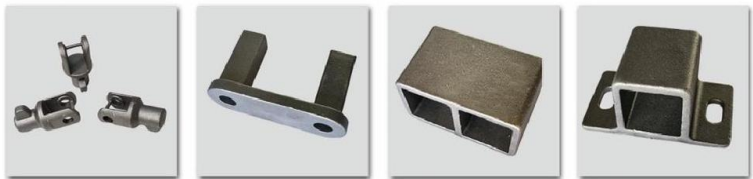

Stainless steel castings